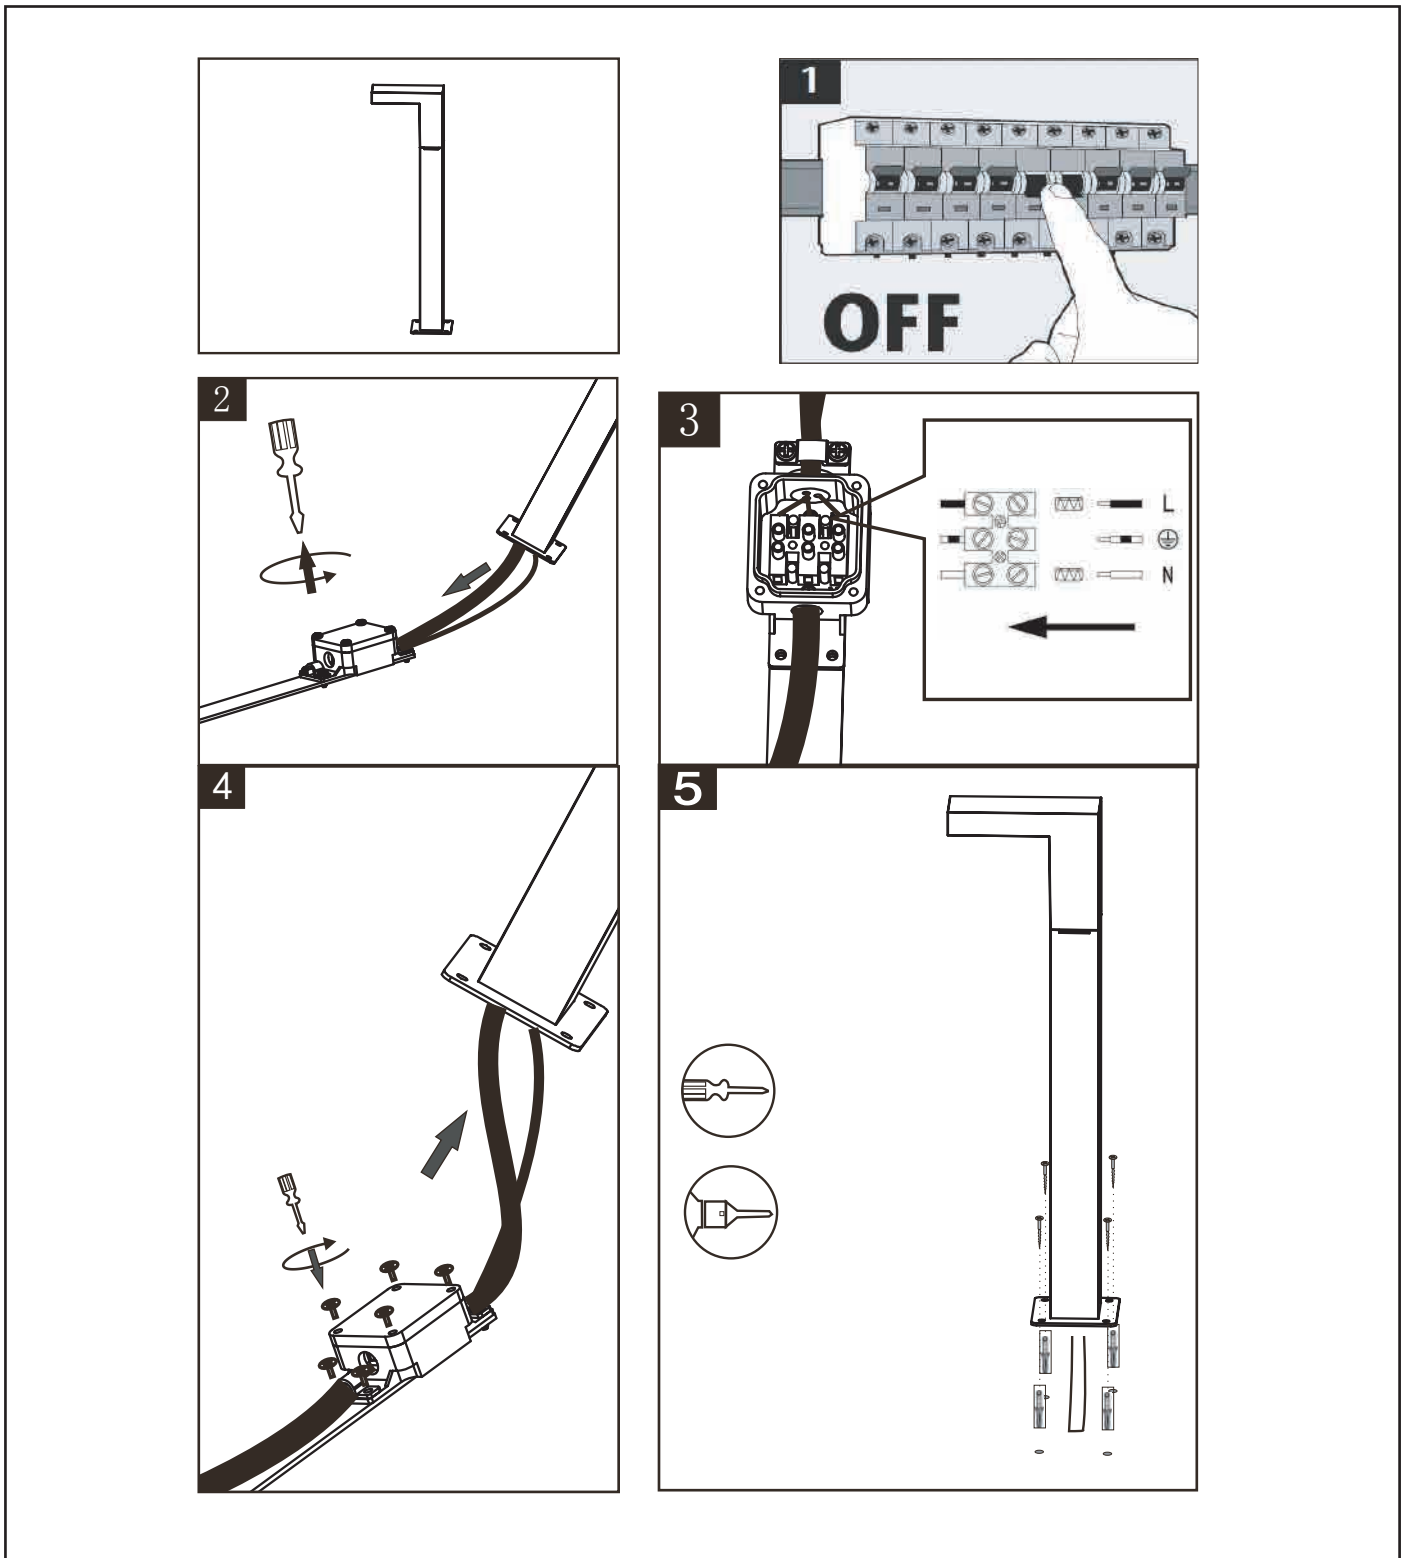

Dit product bevat een lichtbron van energie-efficiëntieklasse G
Ce produit contient une source lumineuse de classe énergétique G
This product contains a light source of energy efficiency class G
Dieses Produkt enthält eine Lichtquelle der Energieeffizienzklasse G
Ten produkt zawiera ród o wiat a o klasie efektywno ci energetycznej G